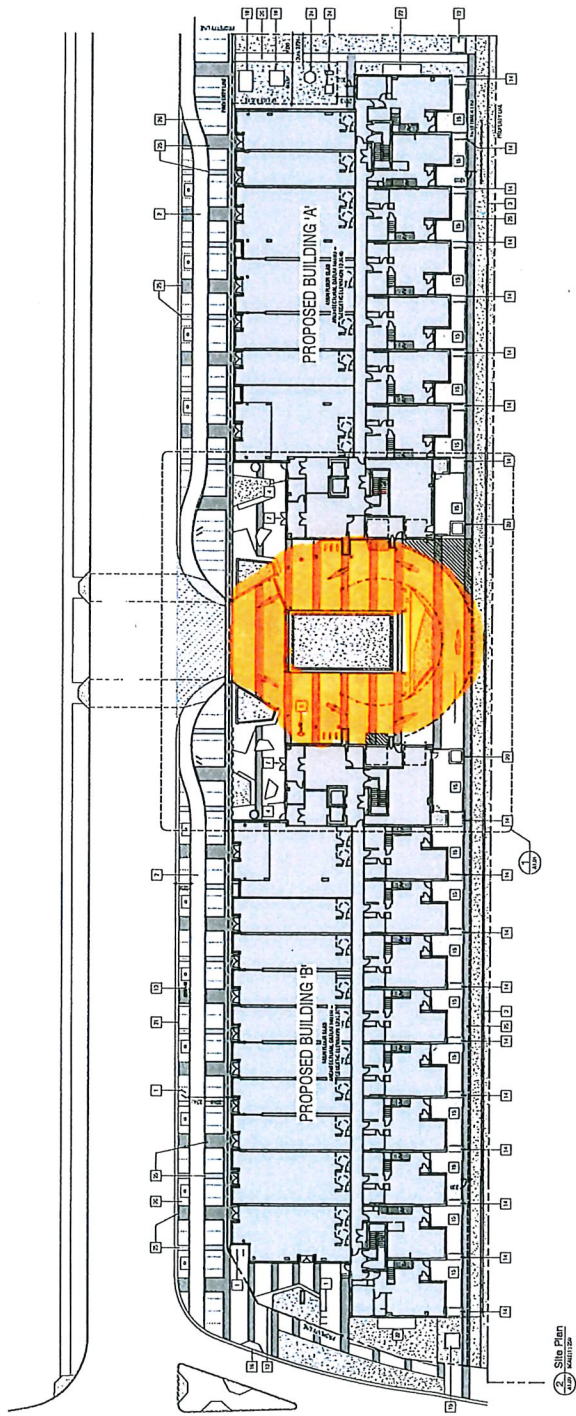

50th STREET SW